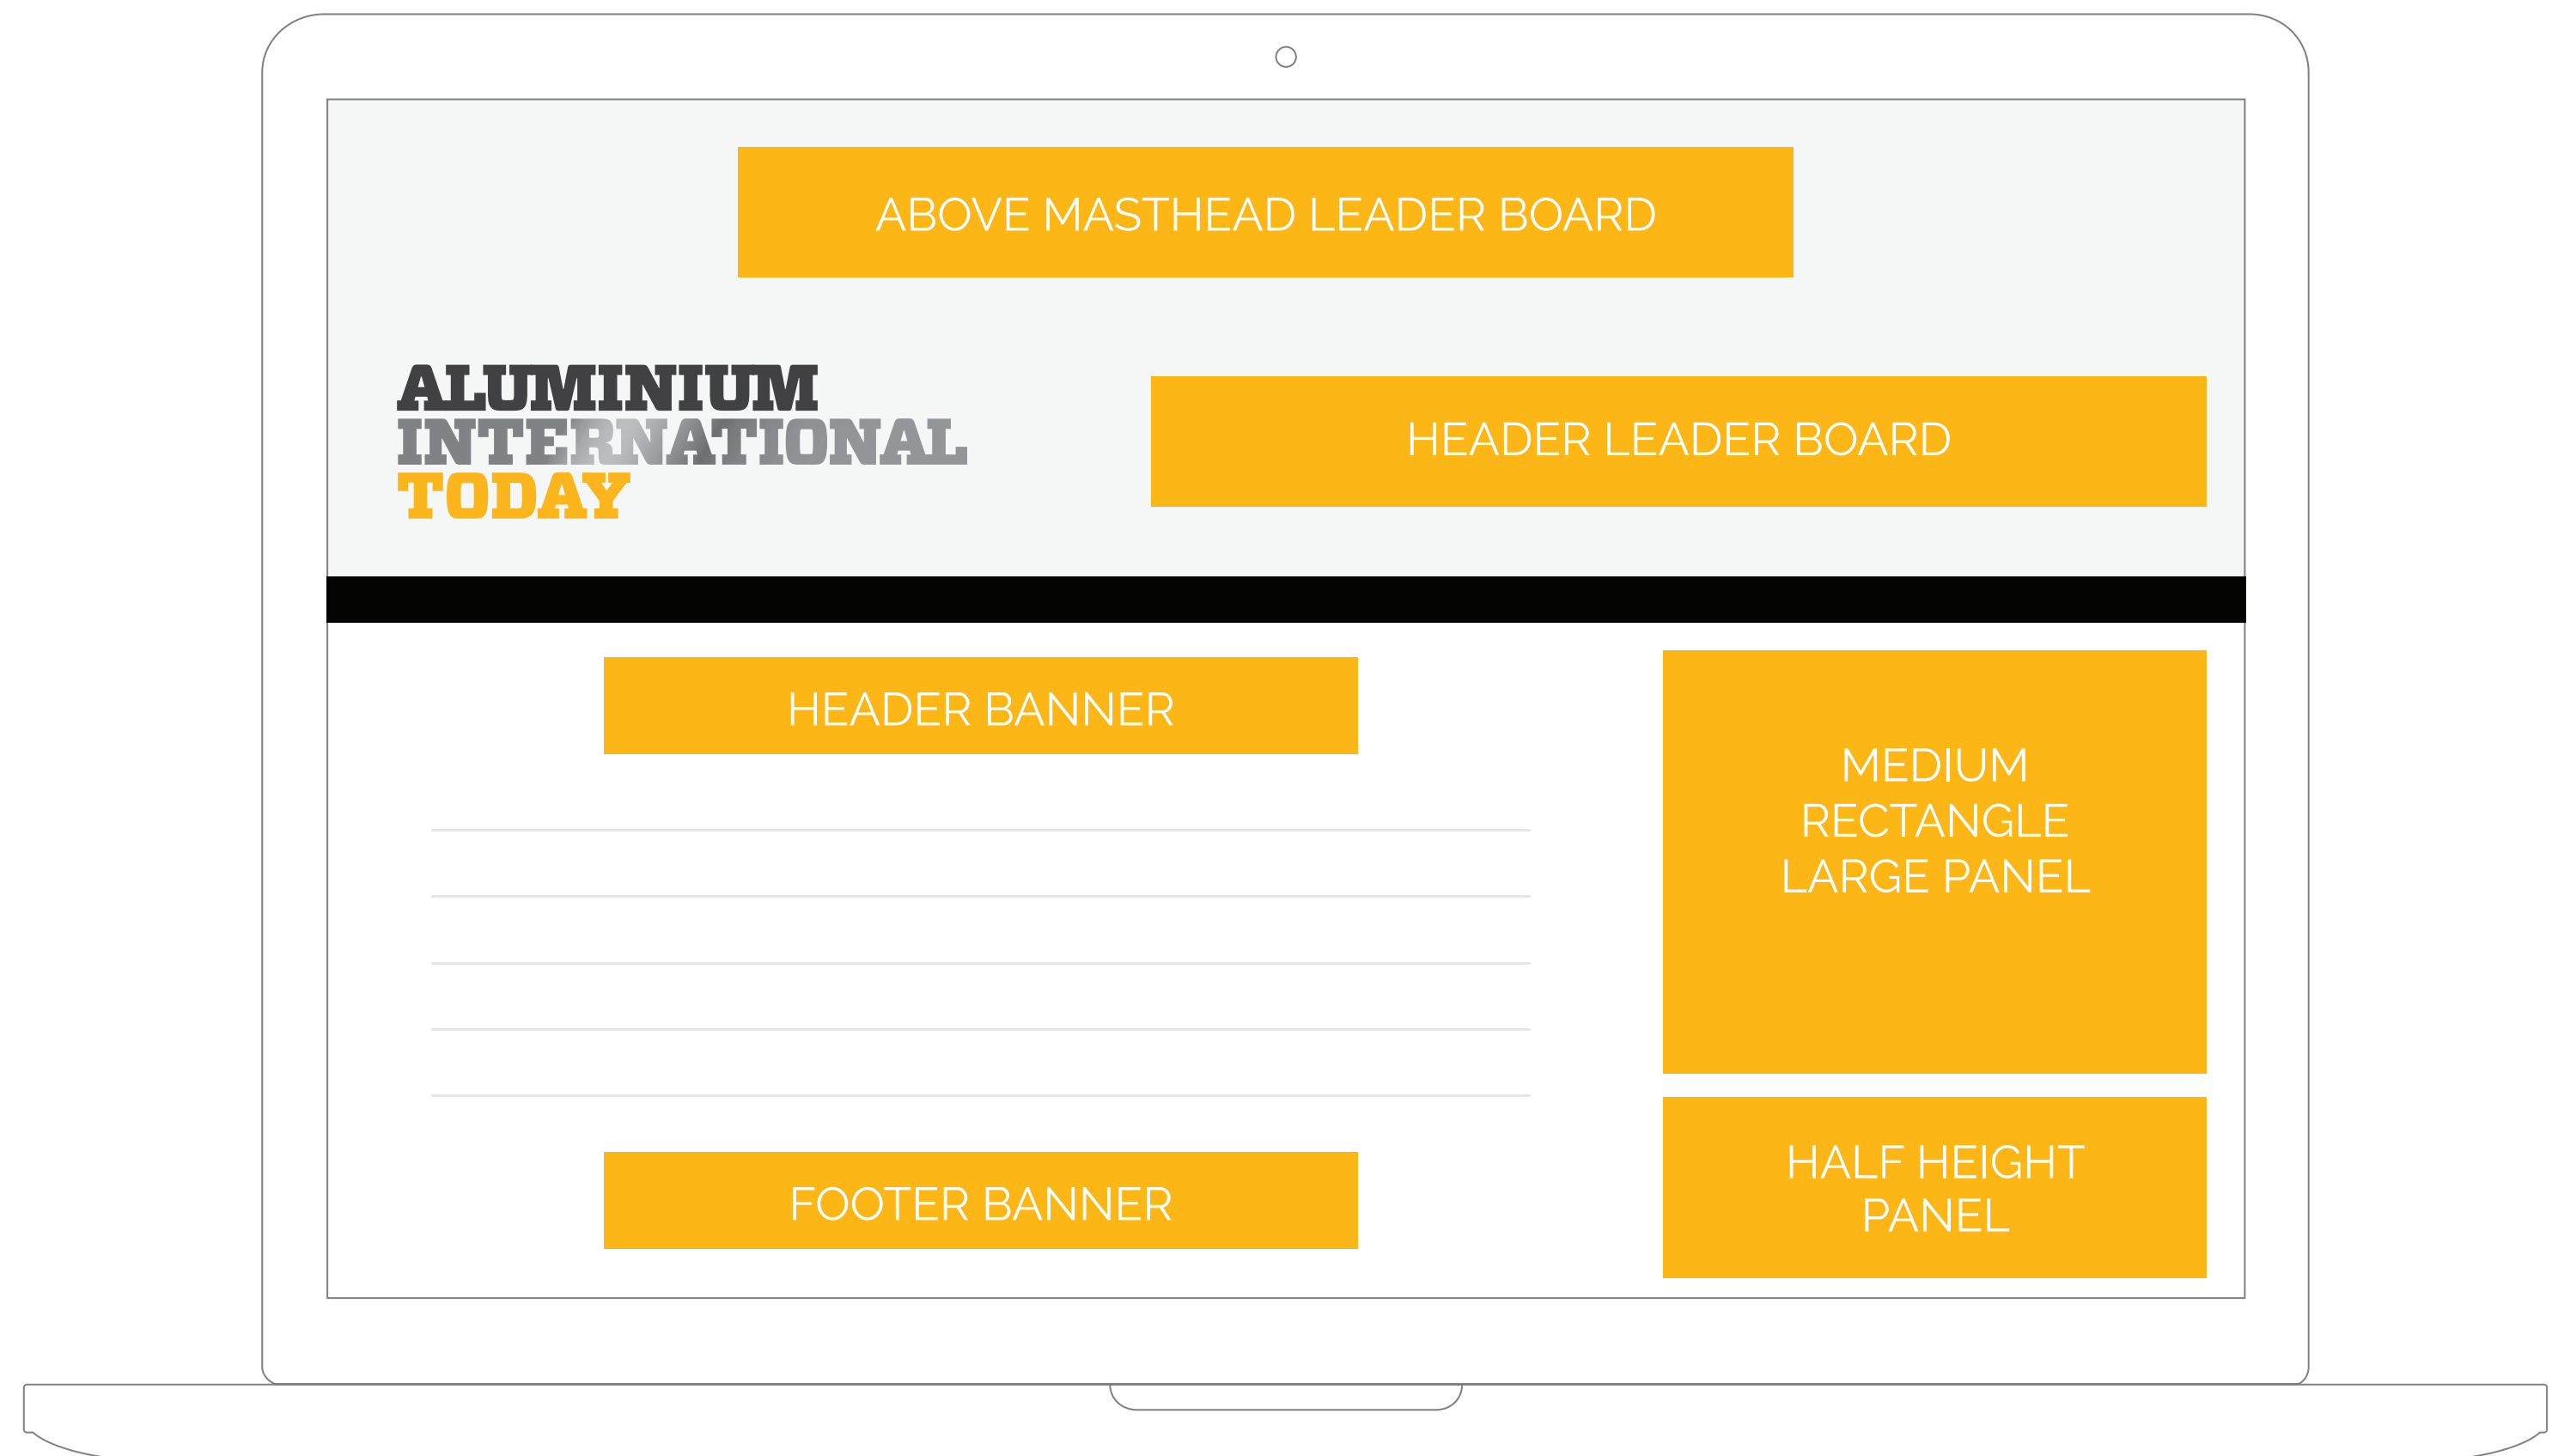

THIS IS ONLY AVAILABLE TO ONE COMPANY PER YEAR

Size: **728 x 90 Pixels** | DPI: **72dpi** | Max Filesize: **120KB**

HEADER LEADERBOARD BANNER

Position: Alongside the magazine logo

Size: **728 x 90 Pixels** | DPI: **72dpi** | Max Filesize: **120KB**

HEADER/FOOTER BANNER

*Position: Header above the main information section of the page/
Footer below the main information section of the page*

Size: **468 x 60 Pixels** | DPI: **72dpi** | Max Filesize: **100KB**

MEDIUM RECTANGLE LARGE PANEL

Position: Right hand side of page

Size: **450 x 300 Pixels** | DPI: **72dpi** | Max Filesize: **120KB**

MEDIUM RECTANGLE HALF HEIGHT PANEL

Position: Right hand side of page

Size: **450 x 150 Pixels** | DPI: **72dpi** | Max Filesize: **60KB**

PRINT ADVERTISING SPECIFICATIONS

DOUBLE-PAGE SPREAD

Bleed 426 mm (w) x 303 mm (h)
Trim 420 mm (w) x 297 mm (h)
Type area 394 mm (w) x 265 mm (h)

FULL PAGE

Bleed 216 mm (w) x 303 mm (h)
Trim 210 mm (w) x 297 mm (h)
Type area 185 mm (w) x 265 mm (h)